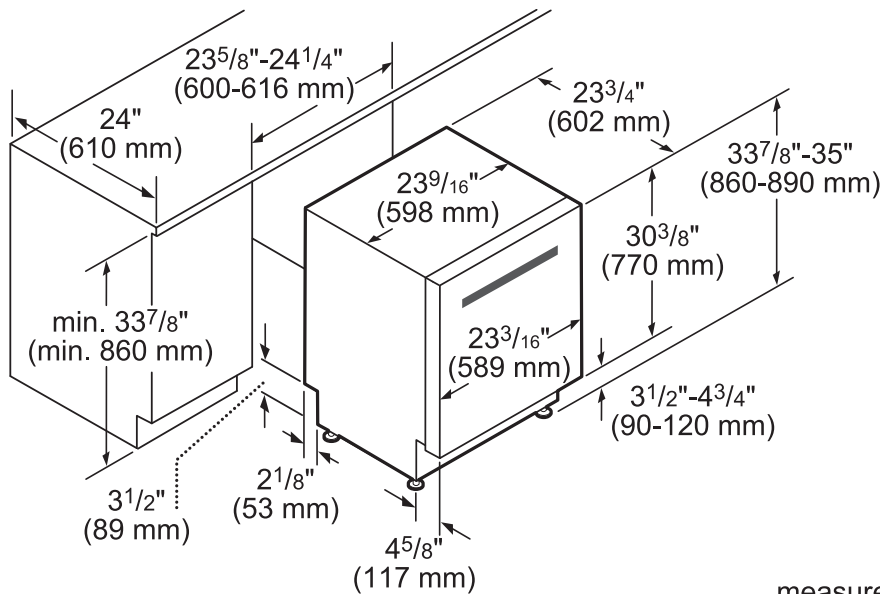

DIMENSIONS & WEIGHT

Overall Appliance Dimensions (HxWxD)	33 7/8" x 23 9/16" x 23 3/4"
Required Cutout Size (HxWxD)	33 7/8" Min. x 23 5/8" Min. x 24"
Adjustable Feet	Yes
Net Weight	108 lbs

*Certification to NSF/ANSI Standard 184 for residential dishwashers

**Accessory Kit includes Extra-Tall-Item Sprinkler, Vase / Bottle Holder, 3 Plastic Item Clips and Small Item Basket

Fine Silverware Carafe

DISHWASHER & CUTOUT DIMENSIONS

measurements in inches and mm

These warranties give you specific legal rights and you may have other rights that vary from state to state. Limited warranty from date of purchase. For complete warranty details, refer to your Use & Care manual, or ask your dealer.